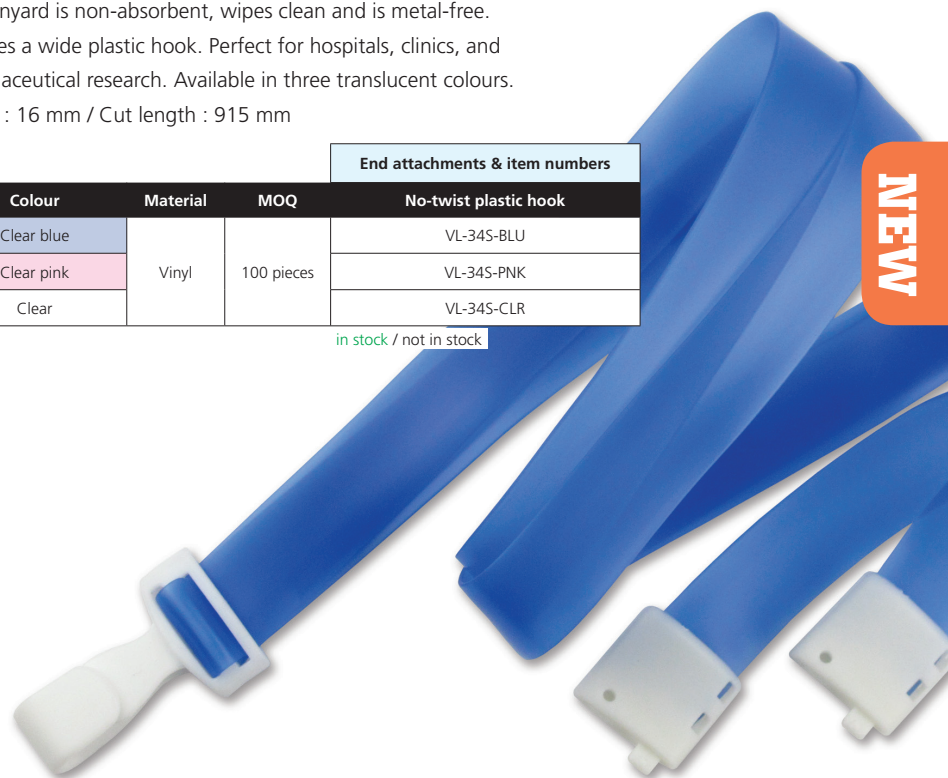

Safety breakaway

This lanyard is non-absorbent, wipes clean and is metal-free. Includes a wide plastic hook. Perfect for hospitals, clinics, and pharmaceutical research. Available in three translucent colours.
Width : 16 mm / Cut length : 915 mm

End attachments & item numbers			
Colour	Material	MOQ	No-twist plastic hook
Clear blue	Vinyl	100 pieces	VL-34S-BLU
Clear pink			VL-34S-PNK
Clear			VL-34S-CLR

in stock / not in stock