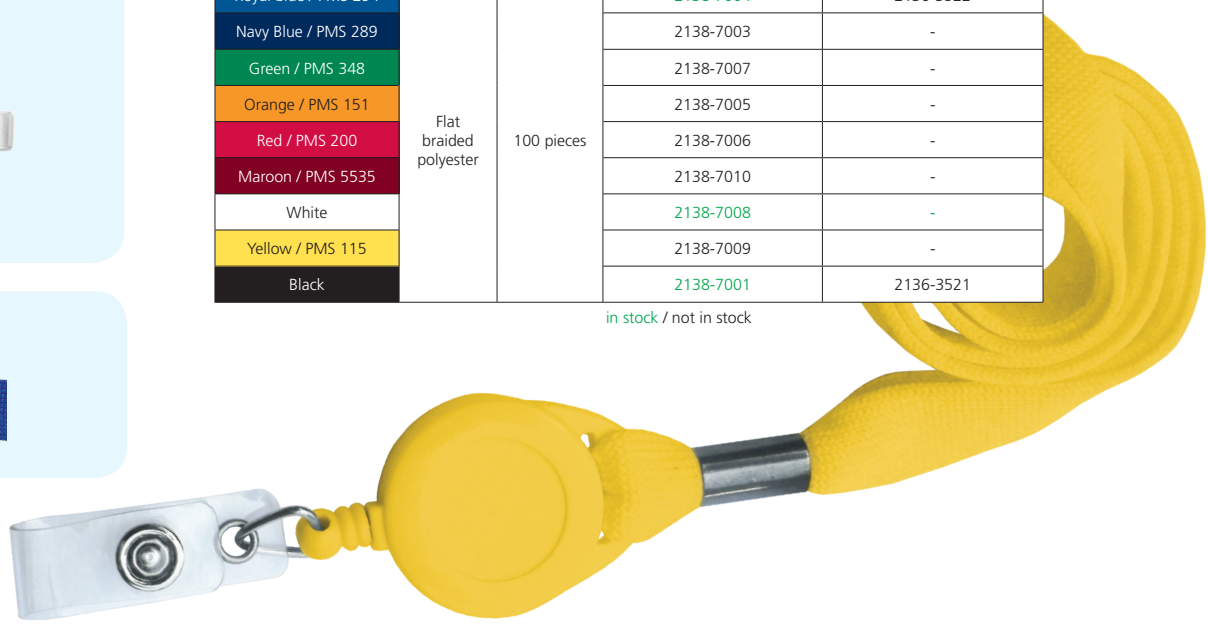

Lanyards badge reel combo

Customisable badge reel (not in stock)

Flat braided polyester breakaway lanyards

Attachment

Safety breakaway

Plastic round slotted reel with clear vinyl strap connected to a breakaway lanyard.
Lanyard width : 16 mm / Reel diameter : 32 mm / Cut length : 864 mm

Colour	Material	MOQ	End attachments & item numbers	
			Slotted badge reel with clear vinyl strap	Smart Badge reel with "Quick Lock" button
Royal blue / PMS 294	Flat braided polyester	100 pieces	2138-7004	2136-3522
Navy Blue / PMS 289			2138-7003	-
Green / PMS 348			2138-7007	-
Orange / PMS 151			2138-7005	-
Red / PMS 200			2138-7006	-
Maroon / PMS 5535			2138-7010	-
White			2138-7008	-
Yellow / PMS 115			2138-7009	-
Black			2138-7001	2136-3521

in stock / not in stock