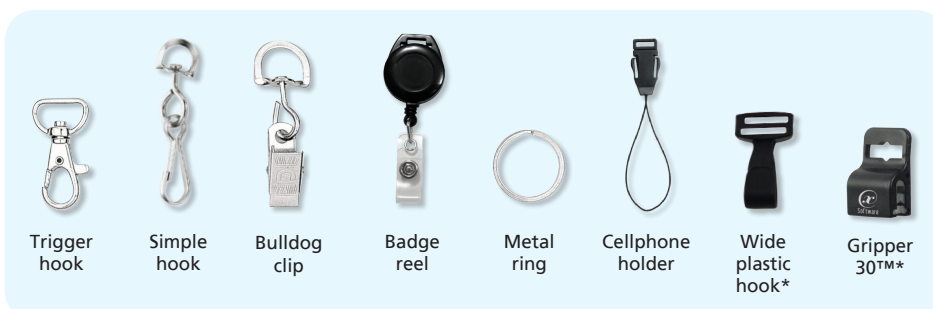

5/ Attachments

Trigger
hook

Simple
hook

Bulldog
clip

Badge
reel

Metal
ring

Cellphone
holder

Wide
plastic
hook*

Gripper
30™*

Additional attachments available.

* Special request only