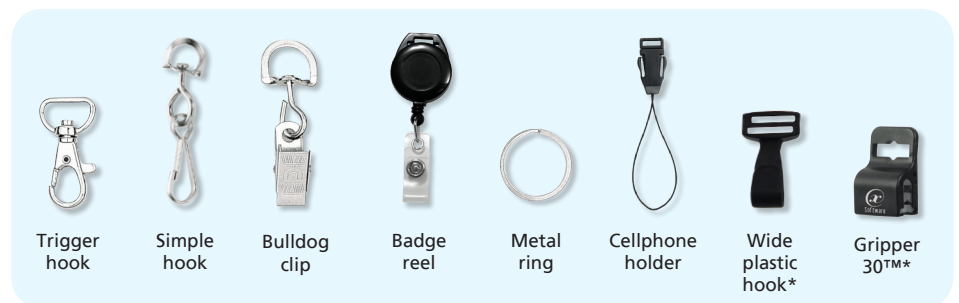

4/ Attachments