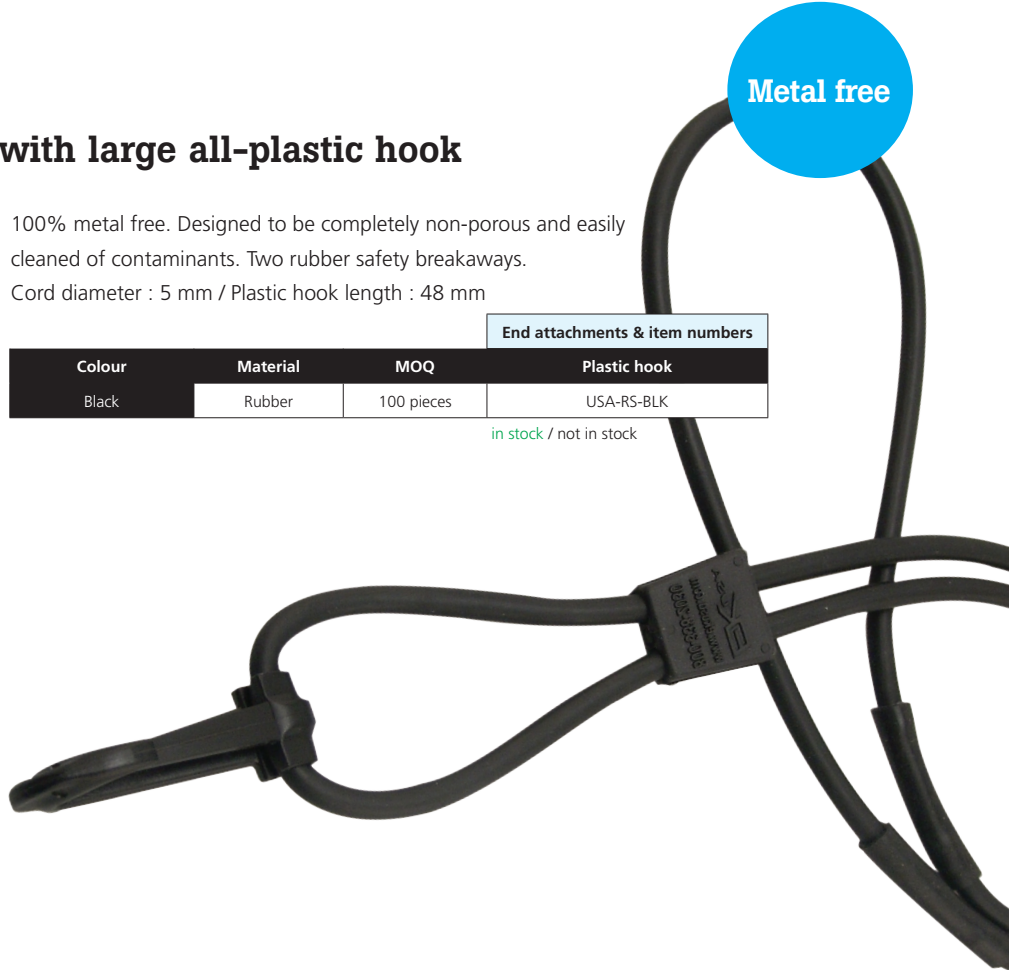

Rubber lanyards

Metal free

Rubber lanyard breakaway with large all-plastic hook

Attachment

Safety breakaway

100% metal free. Designed to be completely non-porous and easily cleaned of contaminants. Two rubber safety breakaways.
Cord diameter : 5 mm / Plastic hook length : 48 mm

End attachments & item numbers			
Colour	Material	MOQ	Plastic hook
Black	Rubber	100 pieces	USA-RS-BLK

in stock / not in stock