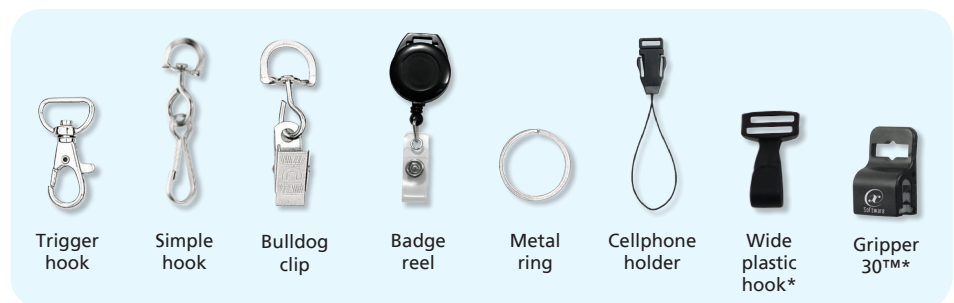

4/ Attachments