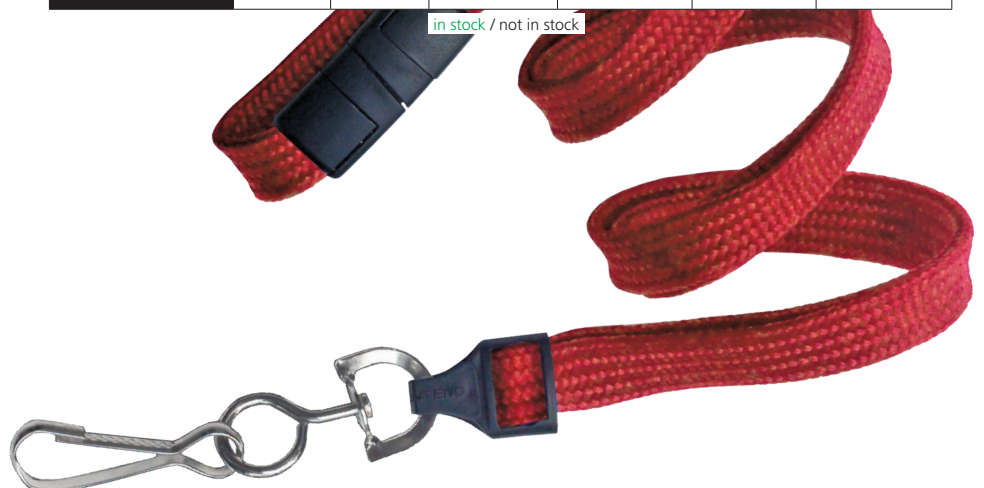

Braided polyester breakaway lanyards

Attachments

10 mm flat durable polyester lanyard with breakaway.
Functional yet light and comfortable.
Available in 9 colours and choice of 4 attachments.

Colour	Material	MOQ	End attachments & item numbers			
			Metal swivel hook	Bulldog clip	Trigger hook	Wide plastic no-twist hook
Royal blue / PMS 294	Braided polyester	100 pieces	2137-5002	2137-6002	2137-3602	2137-4745
Navy Blue / PMS 289			2137-5003	2137-6003	2137-3603	2137-4746
Red / PMS 200			2137-5006	2137-6006	2137-3606	2137-4747
White			2137-5008	2137-6008	2137-3608	2137-4741
Yellow / PMS 115			2137-5009	2137-6009	2137-3609	2137-4742
Green / PMS 348			2137-5004	-	2137-3604	2137-4748
Orange / PMS 151			2137-5005	-	-	-
Purple / PMS 268			2137-5013	-	-	-
Black			2137-5001	2137-6001	2137-3601	2137-4744

in stock / not in stock