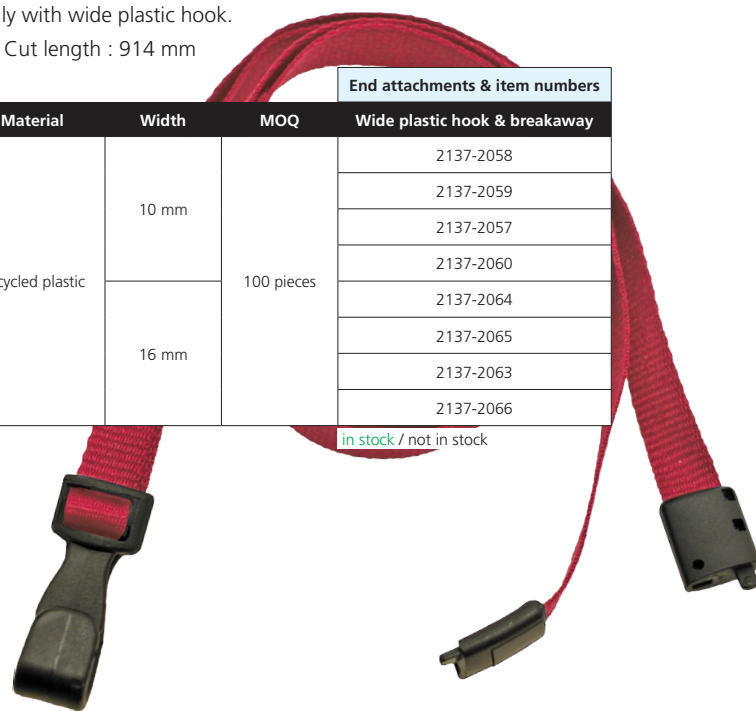

Safety breakaway

These lanyards are made from 100% recycled plastic (80% pre-consumer and 20% post-consumer waste). Recycled plastic means less petroleum is consumed. Available in breakaway only with wide plastic hook.

Width : 10 mm / 16 mm / Cut length : 914 mm

				End attachments & item numbers	
Colour	Material	Width	MOQ	Wide plastic hook & breakaway	
Navy Blue	Recycled plastic	10 mm	100 pieces	2137-2058	
Forest Green				2137-2059	
Black				2137-2057	
Red				2137-2060	
Navy Blue				16 mm	2137-2064
Forest Green		2137-2065			
Black		2137-2063			
Red		2137-2066			

in stock / not in stock